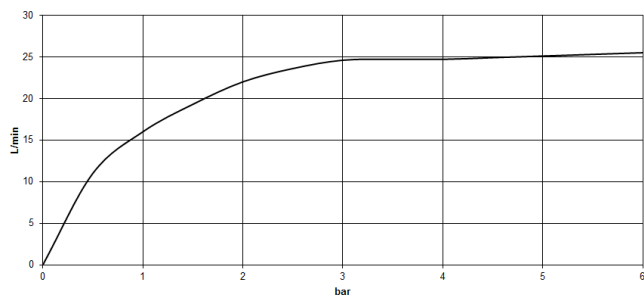

Required miscellaneous

- Concealed floor mounting -**
- max. recess depth 150 mm
 - min. recess depth 80 mm

35 945 970 90

VAIA Single-lever bath mixer with stand pipe for free-standing assembly with hand shower set - Chrome

VAIA

Flow rate chart

Certificates

Belgaqua_19_77_27. WRAS_2001027. IAPMO_4976 (2). LGA_29727. Belgaqua_24-003-27_1.

VAIA Single-lever bath mixer with stand pipe for free-standing assembly with hand shower set - Chrome